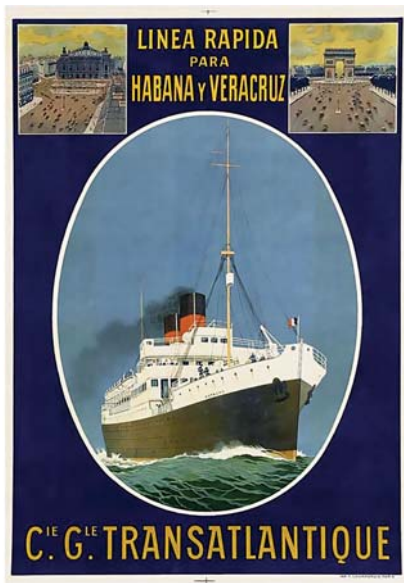

707 MATTER Out in Front Trailers Lose What Leaders Win. To Get Ahead Be Ahead! Matter 1929
109x92 cm 4000/8000€

708 Liberté Cie Gle Transatlantique The French Line Luxury Liner 1950
68x54 cm 2000/4000€