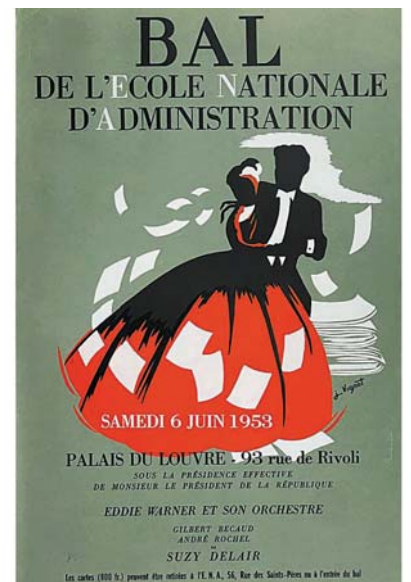

367 VIGNOT J. Bal de L'Ecole Nationale D'Administration ENA
Palais du Louvre Samedi 6 Juin 1953
60x39,5 cm 1500/3000€